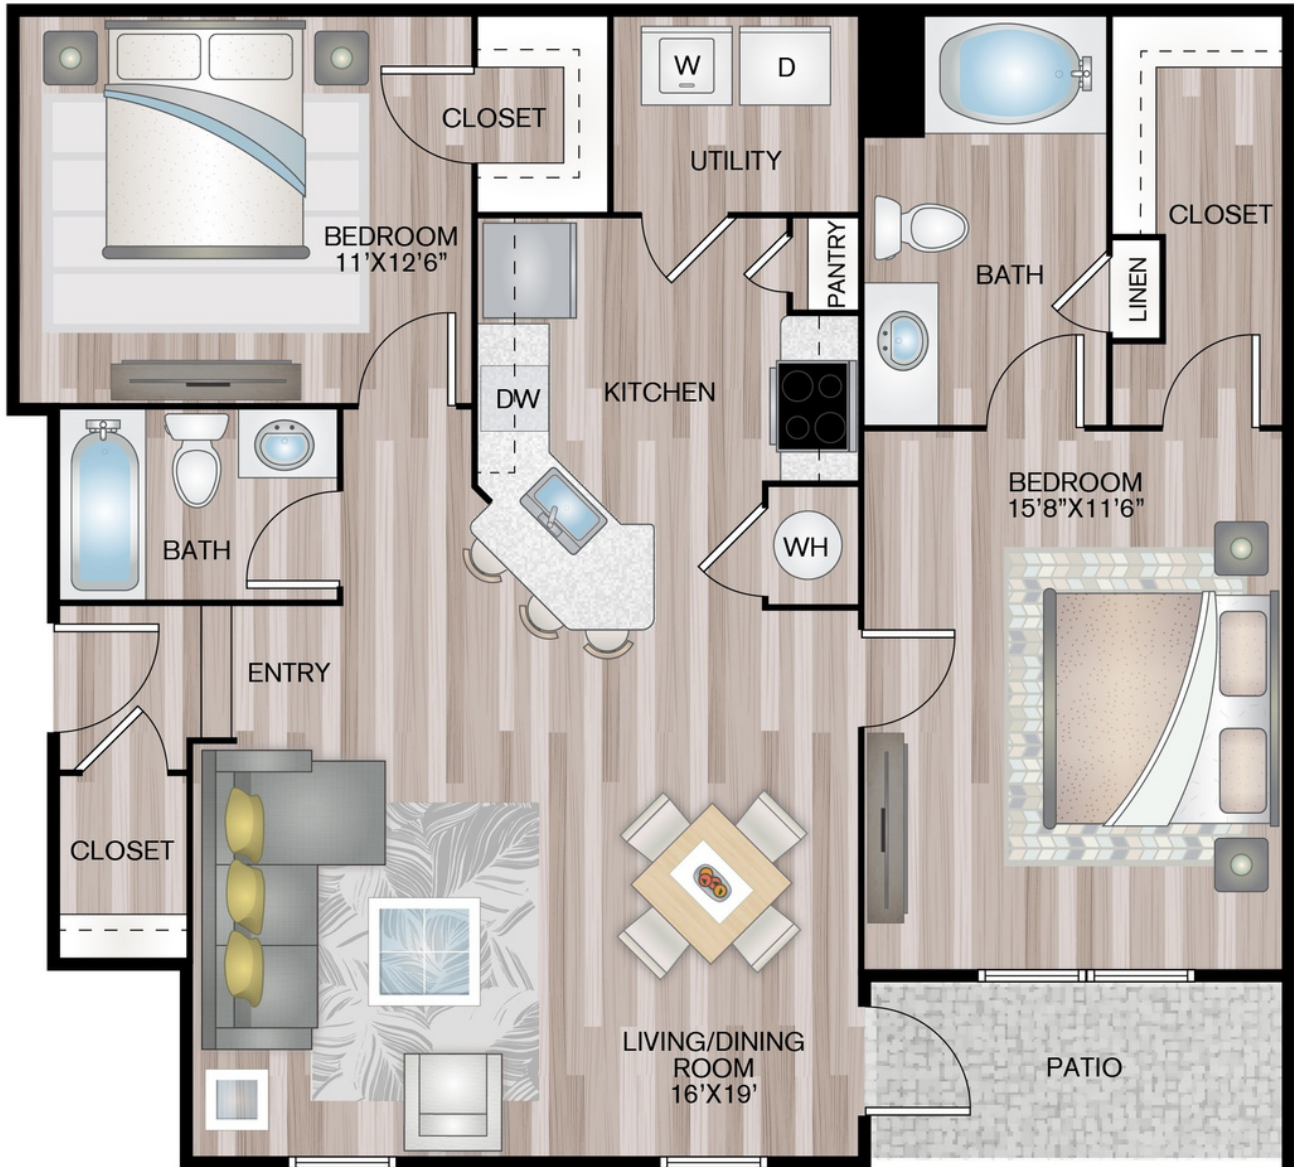

· AMBERJACK ·

ESTATES

ESPERANZA | Two Bedroom | Two Bath
1097 Sq Ft