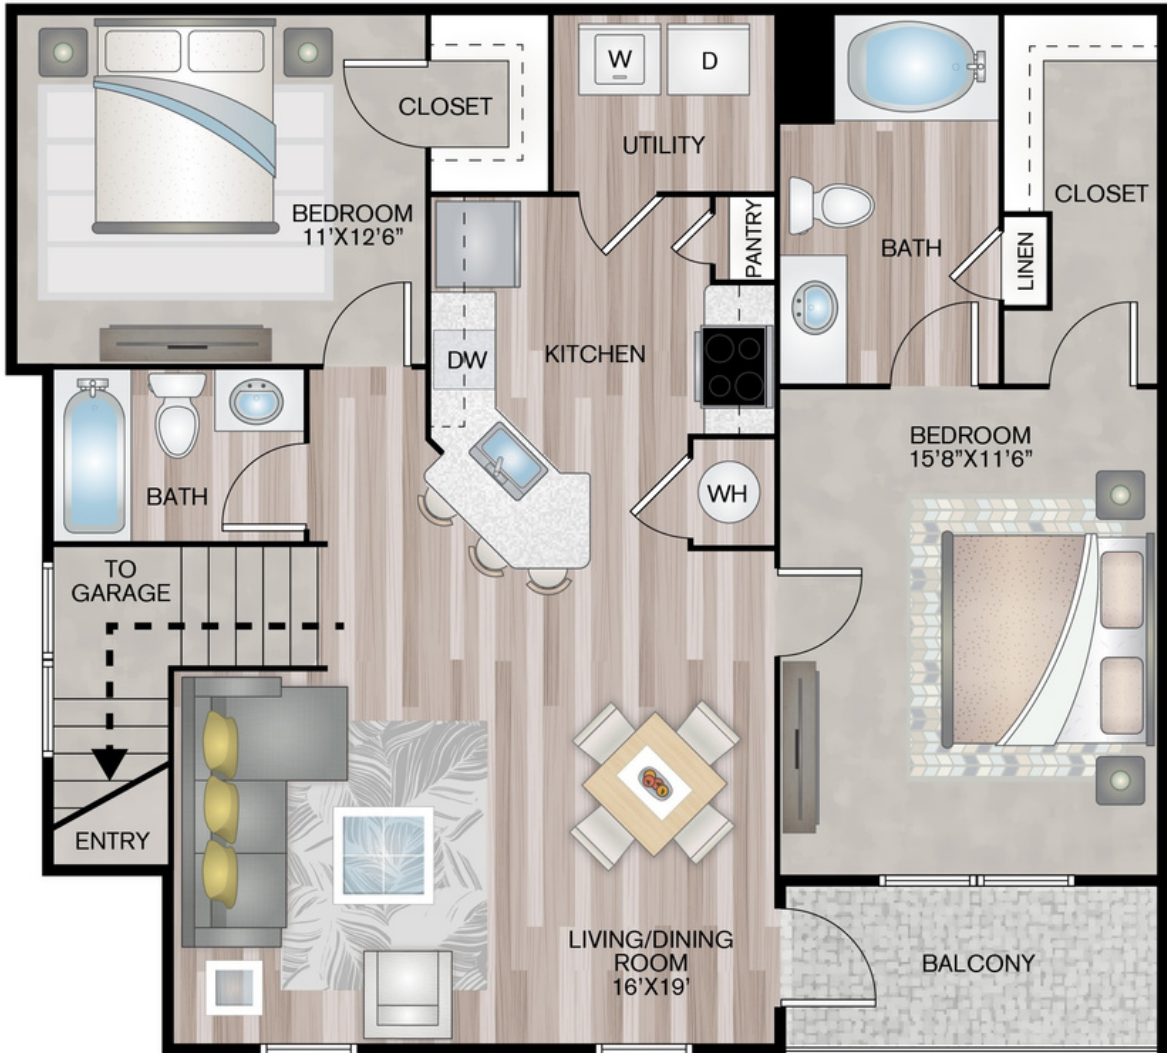

· AMBERJACK ·

ESTATES

ASH - G | Two Bedroom | Two Bath
1149 Sq Ft