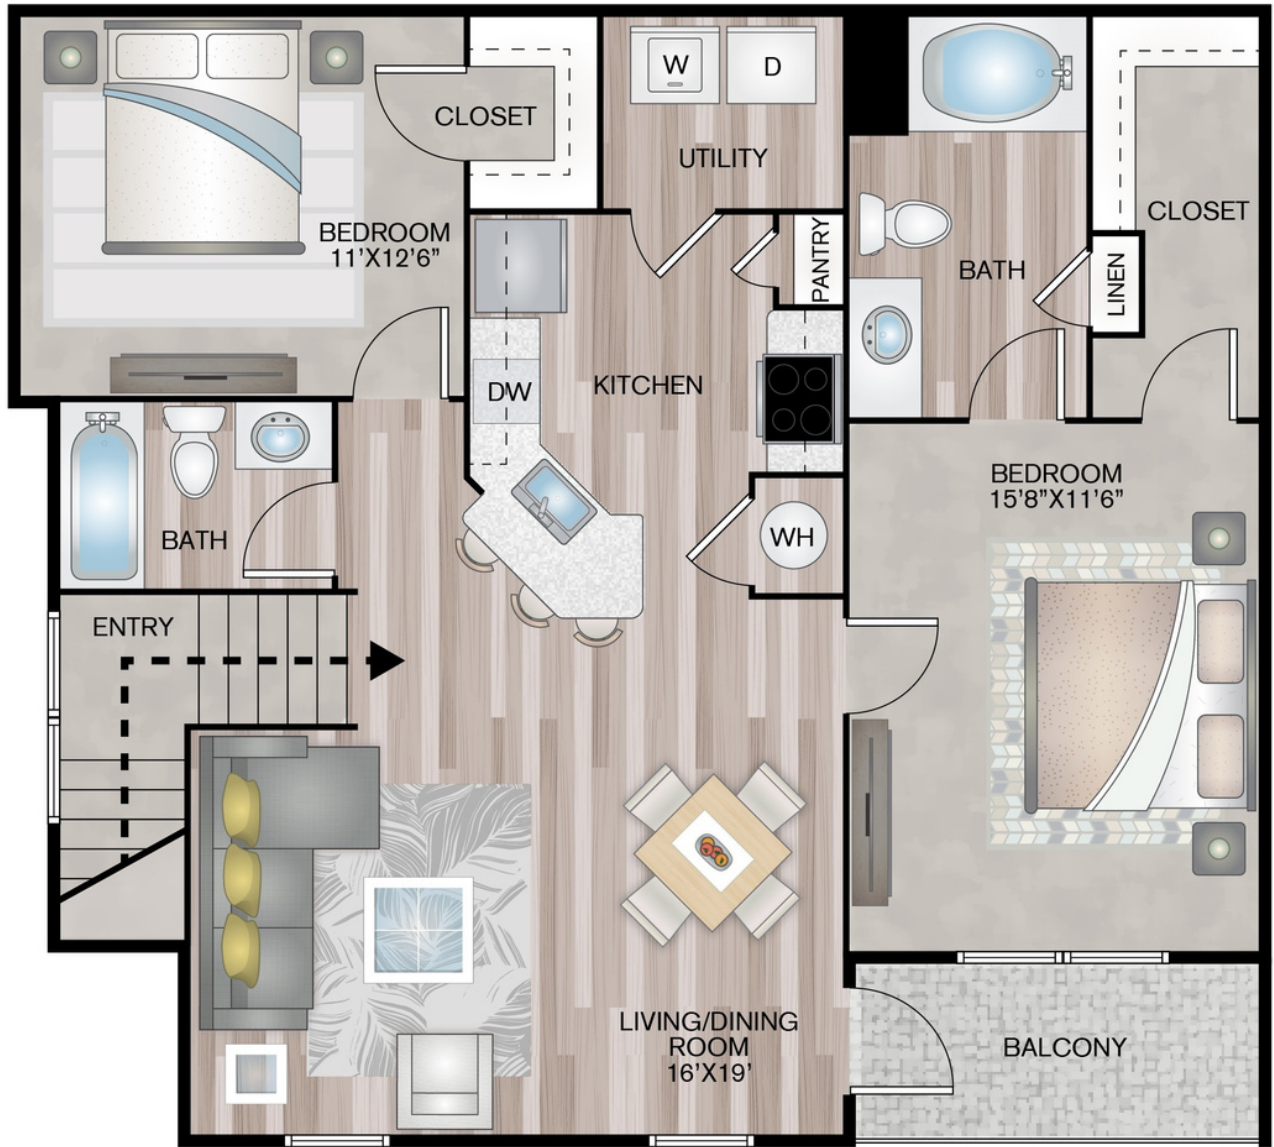

· AMBERJACK ·

ESTATES

ASH | Two Bedroom | Two Bath  
1149 Sq Ft