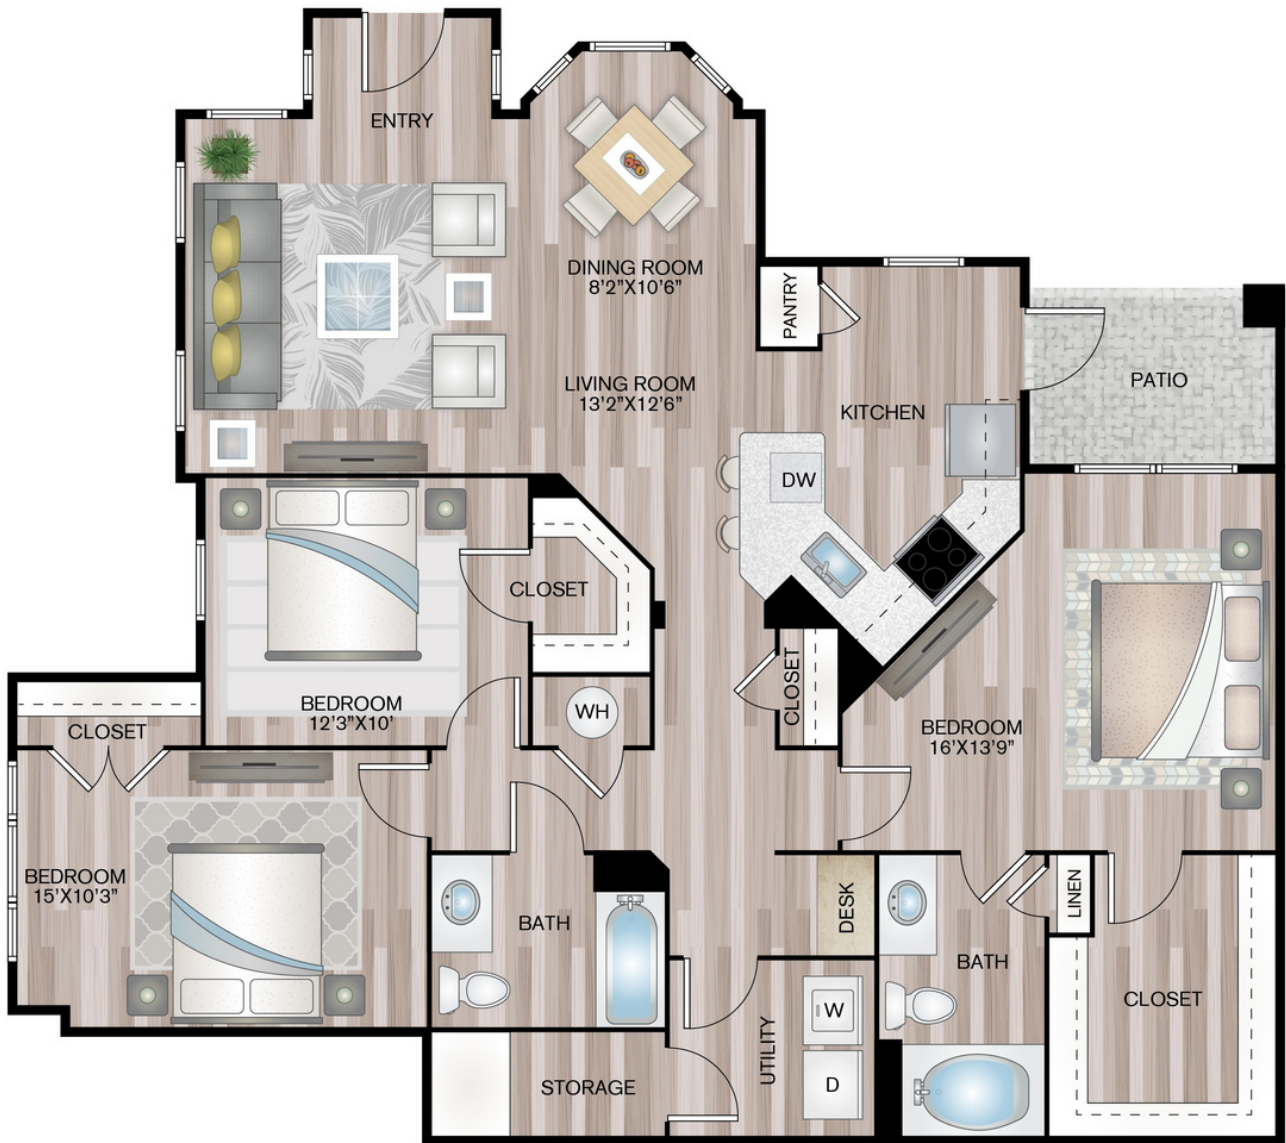

· AMBERJACK ·

ESTATES

LINDEN | Three Bedroom | Two Bath
1447 Sq Ft