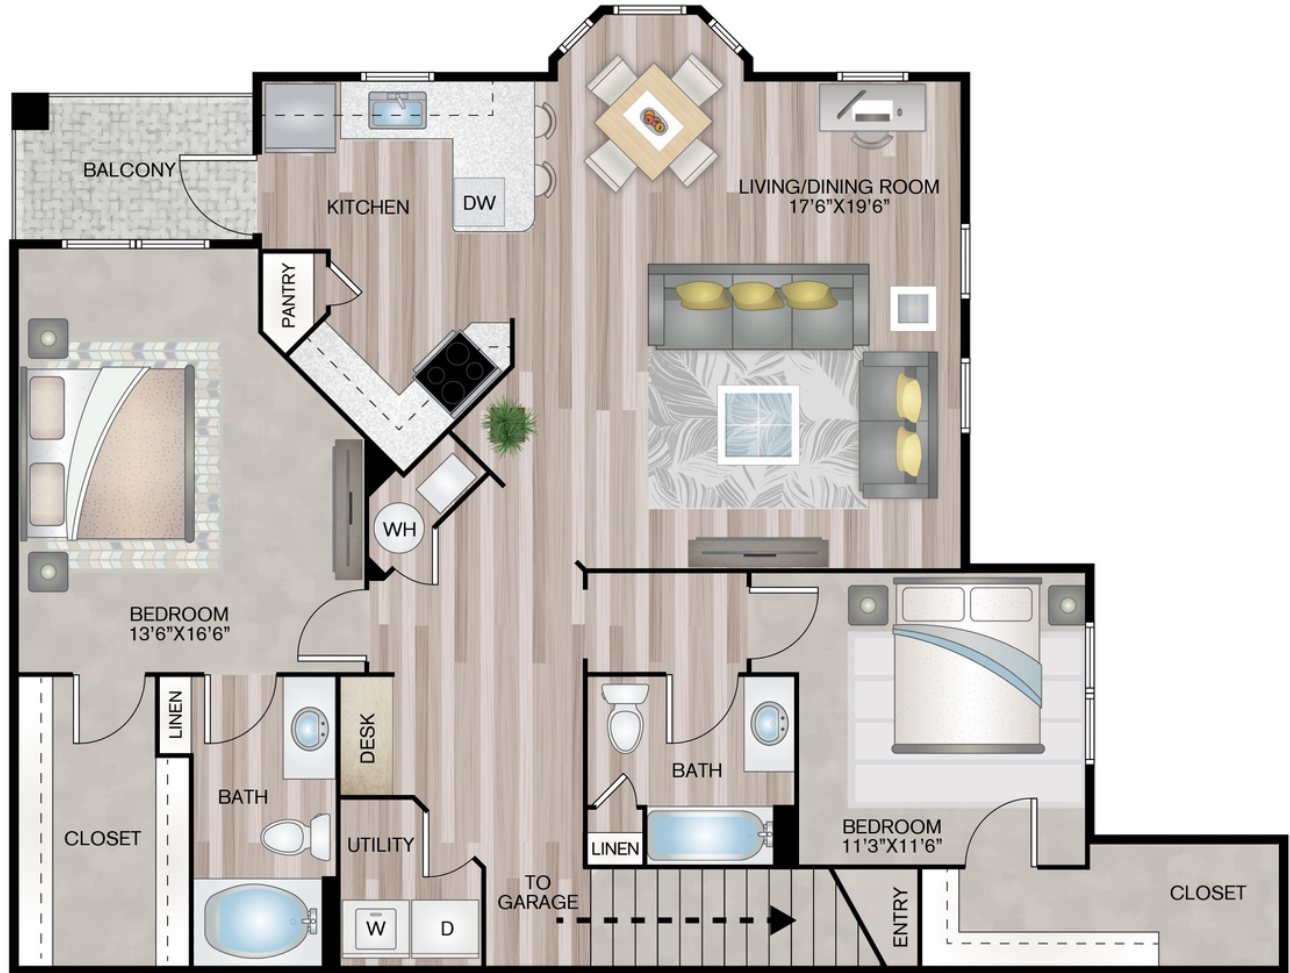

· AMBERJACK ·

ESTATES

JUNIPER - G | Two Bedroom | Two Bath
1458 Sq Ft