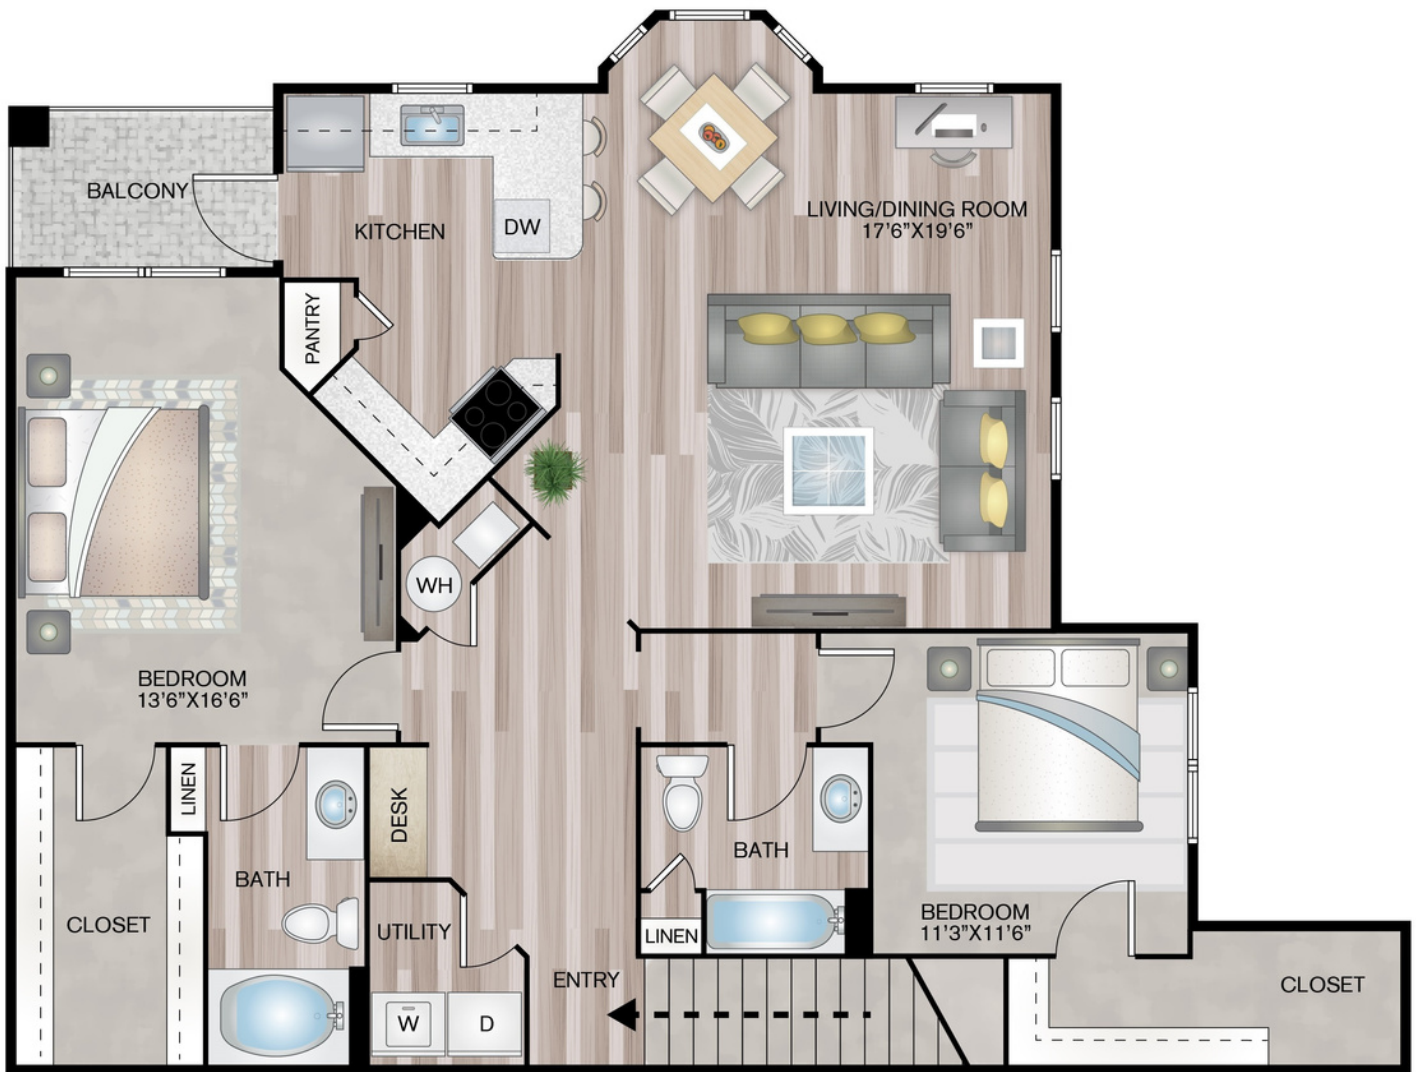

· AMBERJACK ·

ESTATES

JUNIPER | Two Bedroom | Two Bath  
1458 Sq Ft