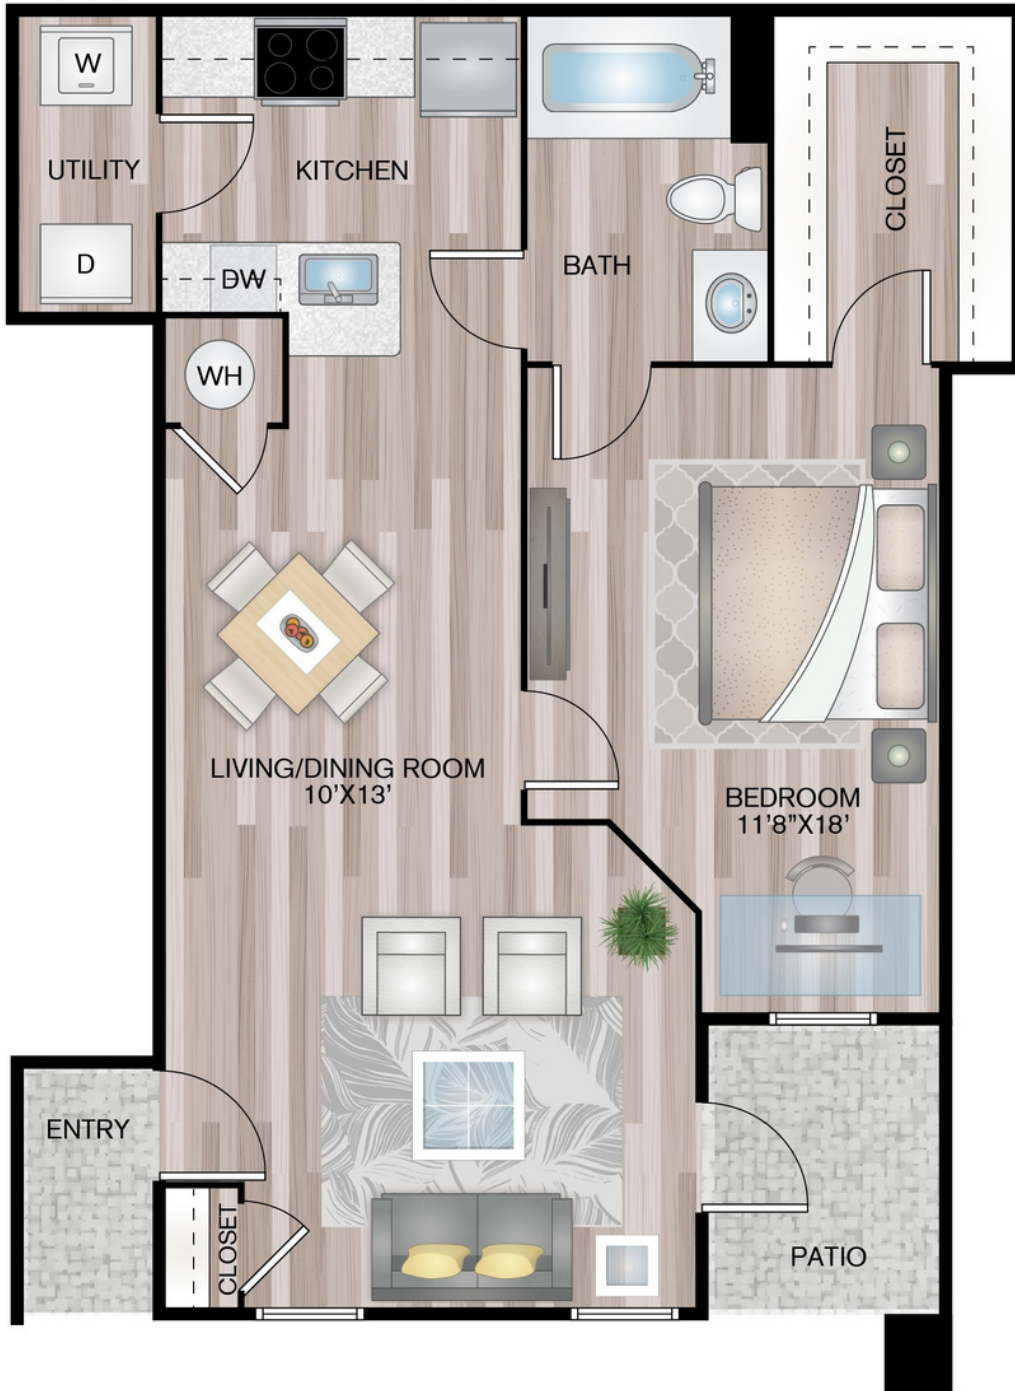

· AMBERJACK ·

ESTATES

PRIMROSE | One Bedroom | One Bath
821 Sq Ft