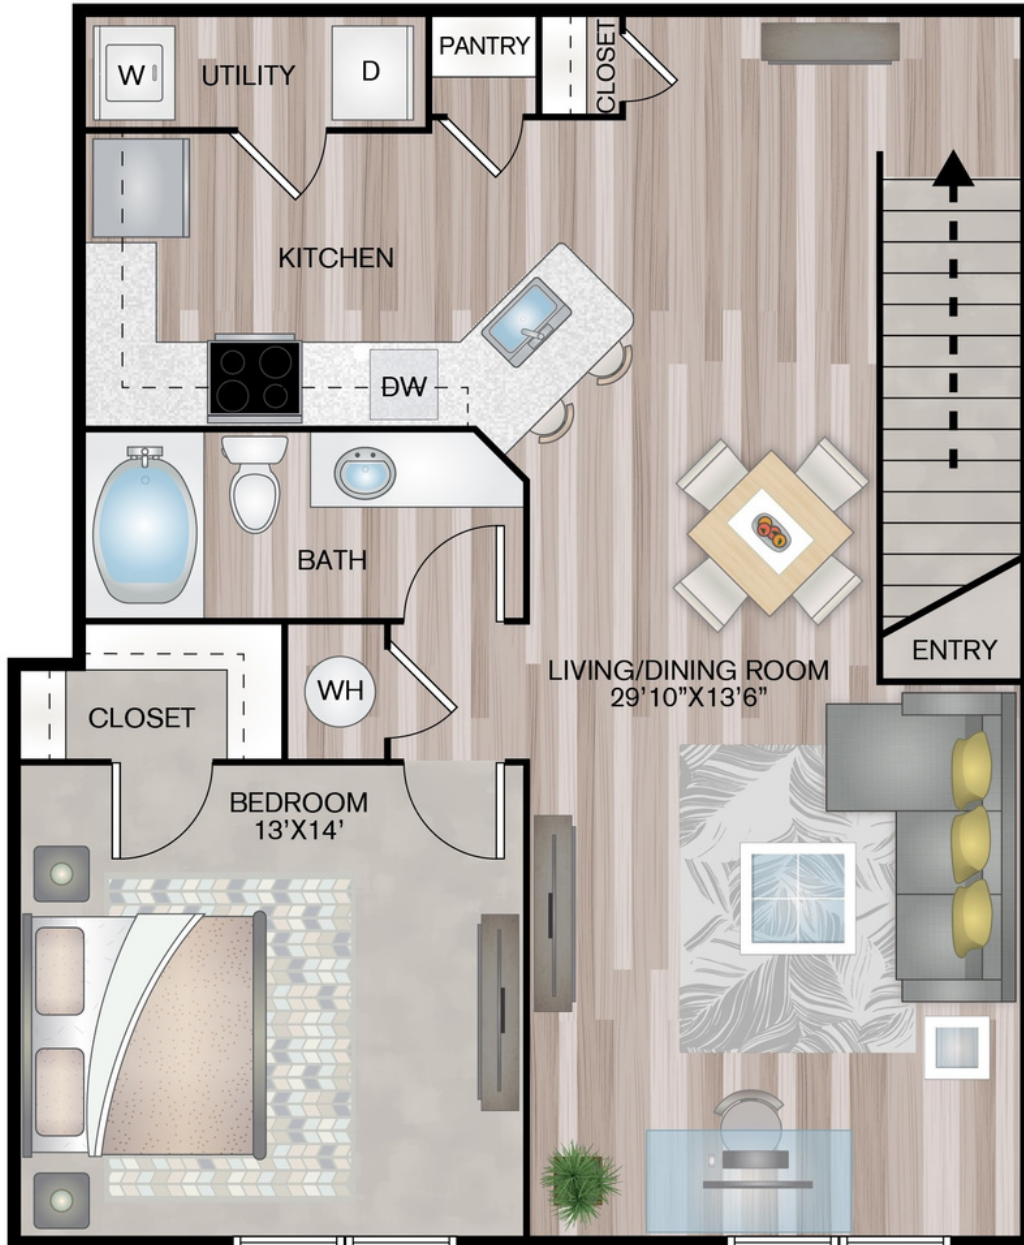

· AMBERJACK ·

ESTATES

ELM

One Bedroom | One Bath
970 Sq Ft