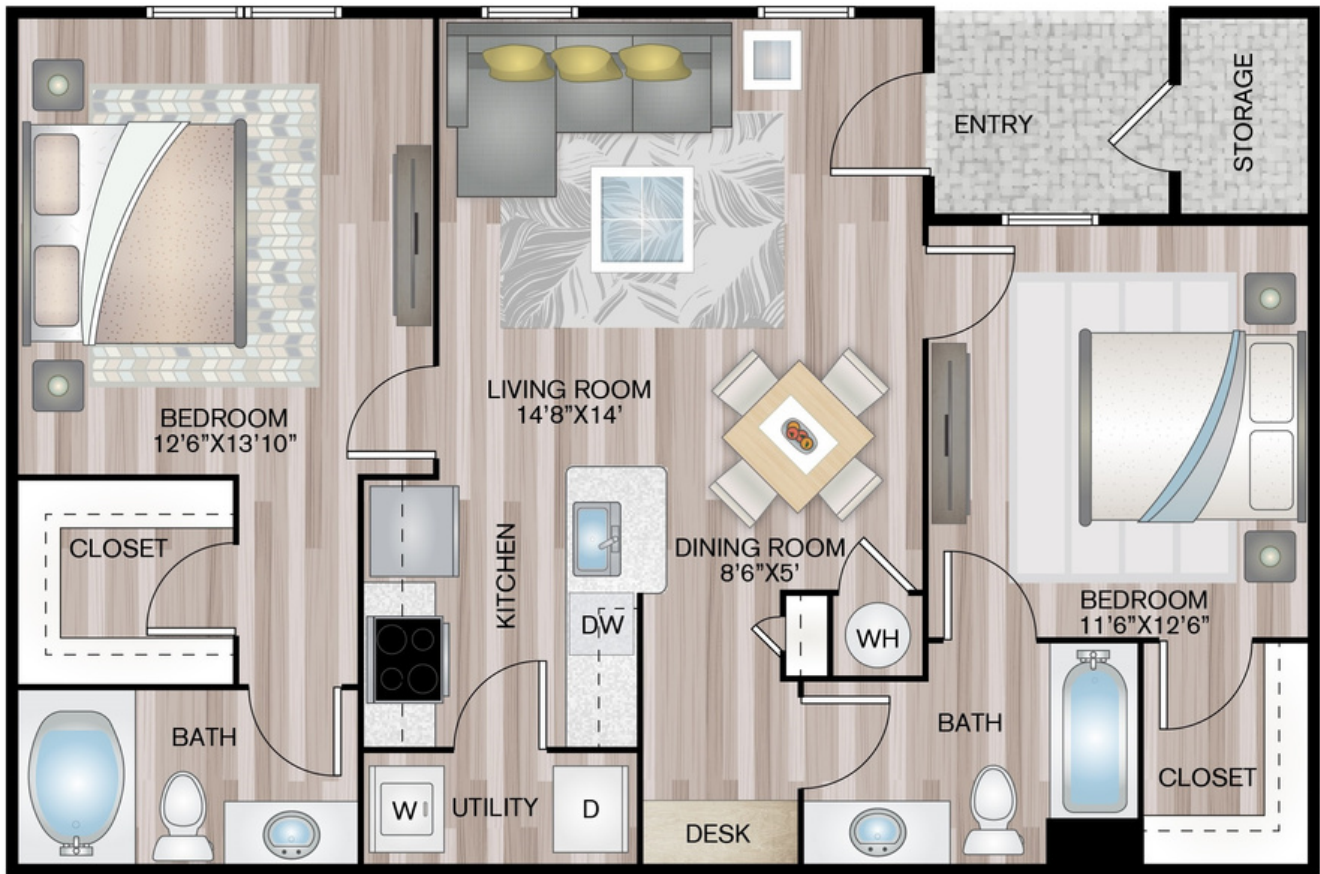

· AMBERJACK ·

ESTATES

JASMINE | Two Bedroom | Two Bath
985 Sq Ft